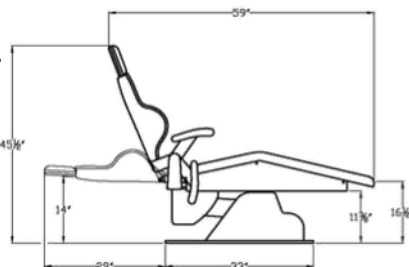

# Dansereau America Operatory Specifications

**\$5896**

Includes Free Shipping

AM3 Dental Chair / Infinity Delivery System  
 Infinity Assistant Package / Complete Junction Box  
 Diamond Dental Light  
**MADE IN USA**