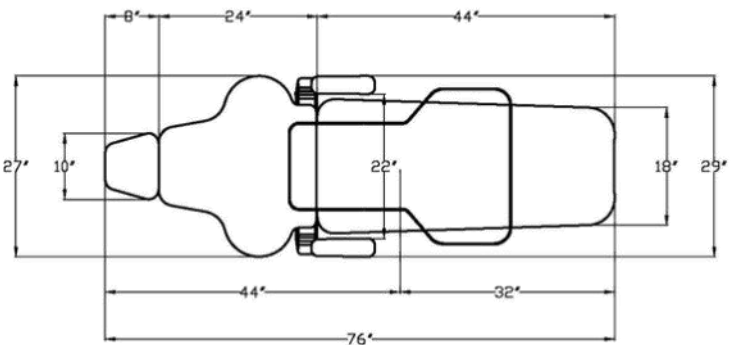

# Dansereau America Operatory Specifications

**\$5896**

Includes Free Shipping

AM3 Dental Chair / Infinity Delivery System  
 Infinity Assistant Package / Complete Junction Box  
 Diamond Dental Light  
**MADE IN USA**