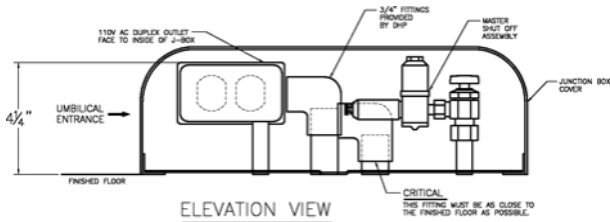

# Dansereau America Operatory Specifications

**\$5896**

Includes Free Shipping

AM3 Dental Chair / Infinity Delivery System  
 Infinity Assistant Package / Complete Junction Box  
 Diamond Dental Light  
**MADE IN USA**