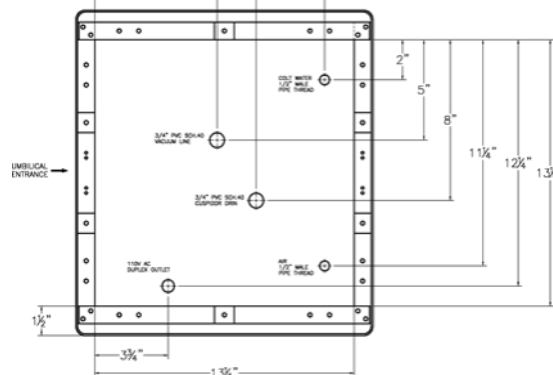

# Dansereau America Operatory Specifications

**\$5896**

Includes Free Shipping

AM3 Dental Chair / Infinity Delivery System  
 Infinity Assistant Package / Complete Junction Box  
 Diamond Dental Light  
**MADE IN USA**