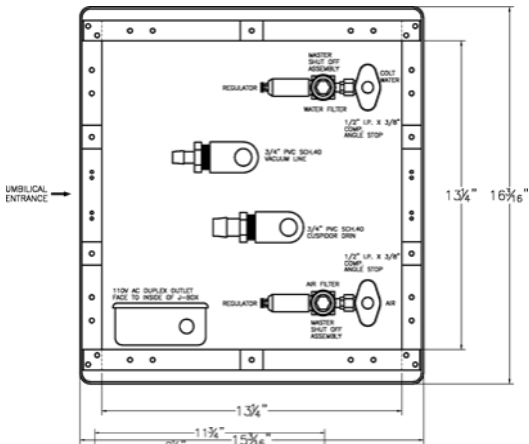

# Dansereau America Operatory Specifications

**\$5896**

Includes Free Shipping

AM3 Dental Chair / Infinity Delivery System  
 Infinity Assistant Package / Complete Junction Box  
 Diamond Dental Light  
**MADE IN USA**