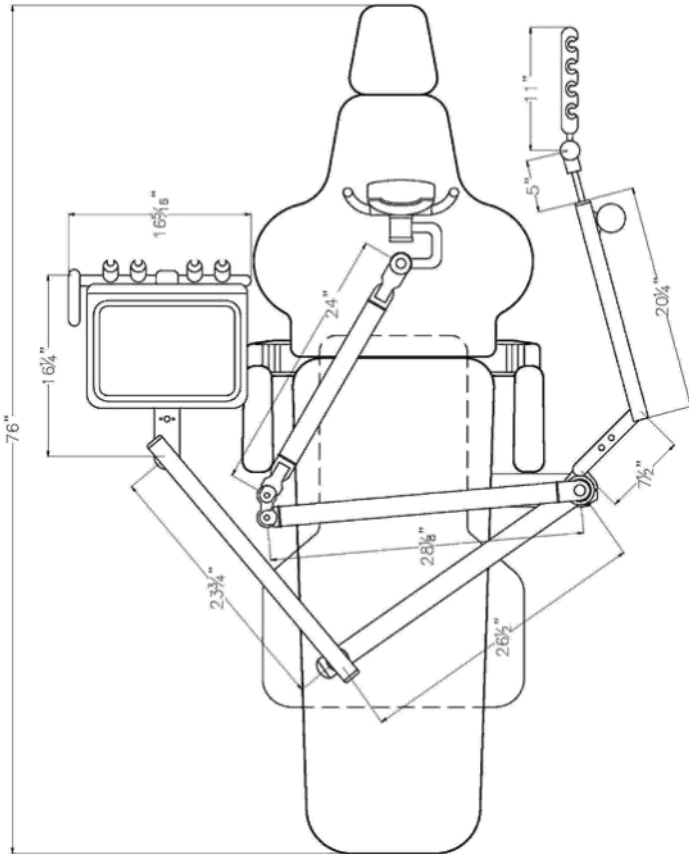

# Dansereau America Operatory Specifications

**\$5896**

Includes Free Shipping

AM3 Dental Chair / Infinity Delivery System  
 Infinity Assistant Package / Complete Junction Box  
 Diamond Dental Light  
**MADE IN USA**