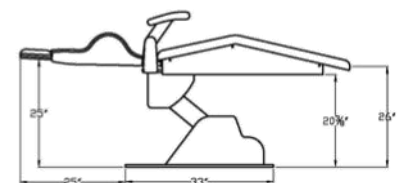

# Dansereau America Operatory Specifications

**\$5896**

Includes Free Shipping

AM3 Dental Chair / Infinity Delivery System  
 Infinity Assistant Package / Complete Junction Box  
 Diamond Dental Light  
**MADE IN USA**